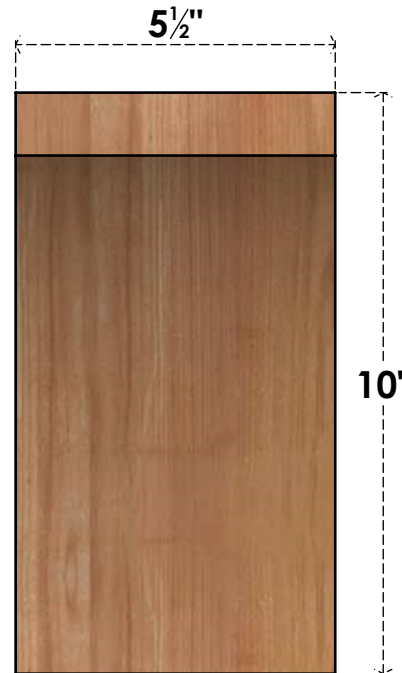

BRC06X06X10THR00SWR

5 1/2"W X 6"D X 10"H THORTON SMOOTH BRACE, WESTERN RED CEDAR

SIDE

FRONT

EKENA MILLWORK
 2300 WEST MAIN ST.
 CLARKSVILLE, TX 75426
 TOLL FREE: 866-607-0453
 WWW.EKENAMILLWORK.COM

NOTES

1. INSTALLATION TO BE COMPLETED IN ACCORDANCE WITH MANUFACTURER'S SPECIFICATIONS.
2. DRAWING MAY NOT BE TO SCALE
3. THIS DRAWING IS INTENDED FOR DESIGN AND PLANNING PURPOSES ONLY.
4. ALL INFORMATION CONTAINED HEREIN WAS CURRENT AT THE TIME OF DEVELOPMENT BUT MUST BE REVIEWED AND APPROVED BY THE PRODUCT MANUFACTURER TO BE CONSIDERED ACCURATE.
5. PRODUCTS ARE NOT KILN DRIED. THIS ITEM IS UNIQUE AND WILL CONTAIN THE NATURAL VARIATIONS THAT THE WOOD SPECIES OFFERS. THIS MAY RESULT IN VARIATIONS UP TO 1/4"