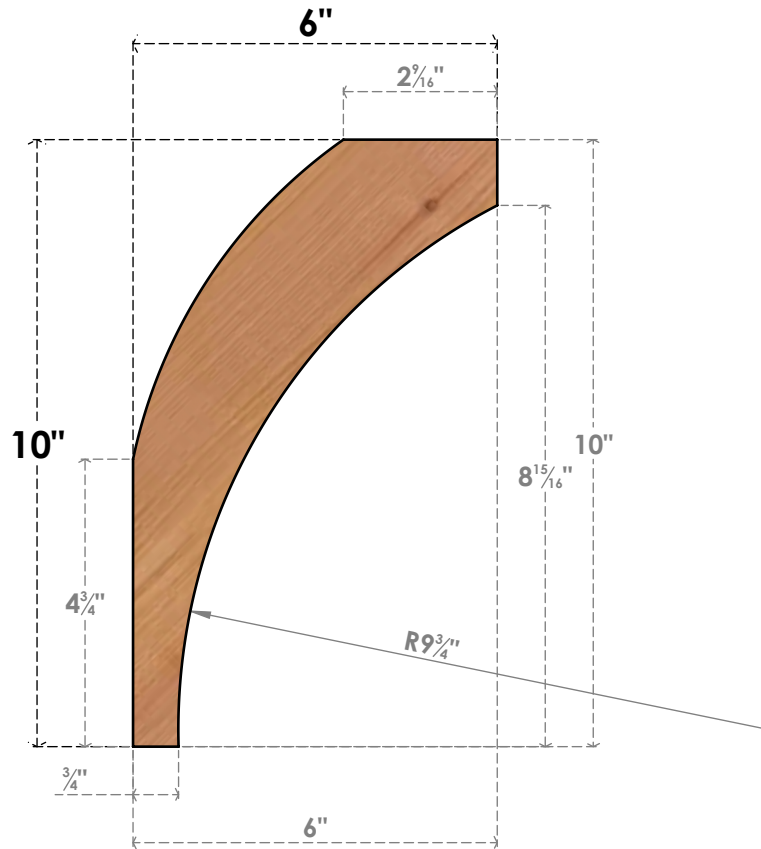

BRC06X06X10THR00SWR

5 1/2"W X 6"D X 10"H THORTON SMOOTH BRACE, WESTERN RED CEDAR

SIDE

FRONT

EKENA MILLWORK
 2300 WEST MAIN ST.
 CLARKSVILLE, TX 75426
 TOLL FREE: 866-607-0453
 WWW.EKENAMILLWORK.COM

NOTES

1. INSTALLATION TO BE COMPLETED IN ACCORDANCE WITH MANUFACTURER'S SPECIFICATIONS.
2. DRAWING MAY NOT BE TO SCALE
3. THIS DRAWING IS INTENDED FOR DESIGN AND PLANNING PURPOSES ONLY.
4. ALL INFORMATION CONTAINED HEREIN WAS CURRENT AT THE TIME OF DEVELOPMENT BUT MUST BE REVIEWED AND APPROVED BY THE PRODUCT MANUFACTURER TO BE CONSIDERED ACCURATE.
5. PRODUCTS ARE NOT KILN DRIED. THIS ITEM IS UNIQUE AND WILL CONTAIN THE NATURAL VARIATIONS THAT THE WOOD SPECIES OFFERS. THIS MAY RESULT IN VARIATIONS UP TO 1/4"